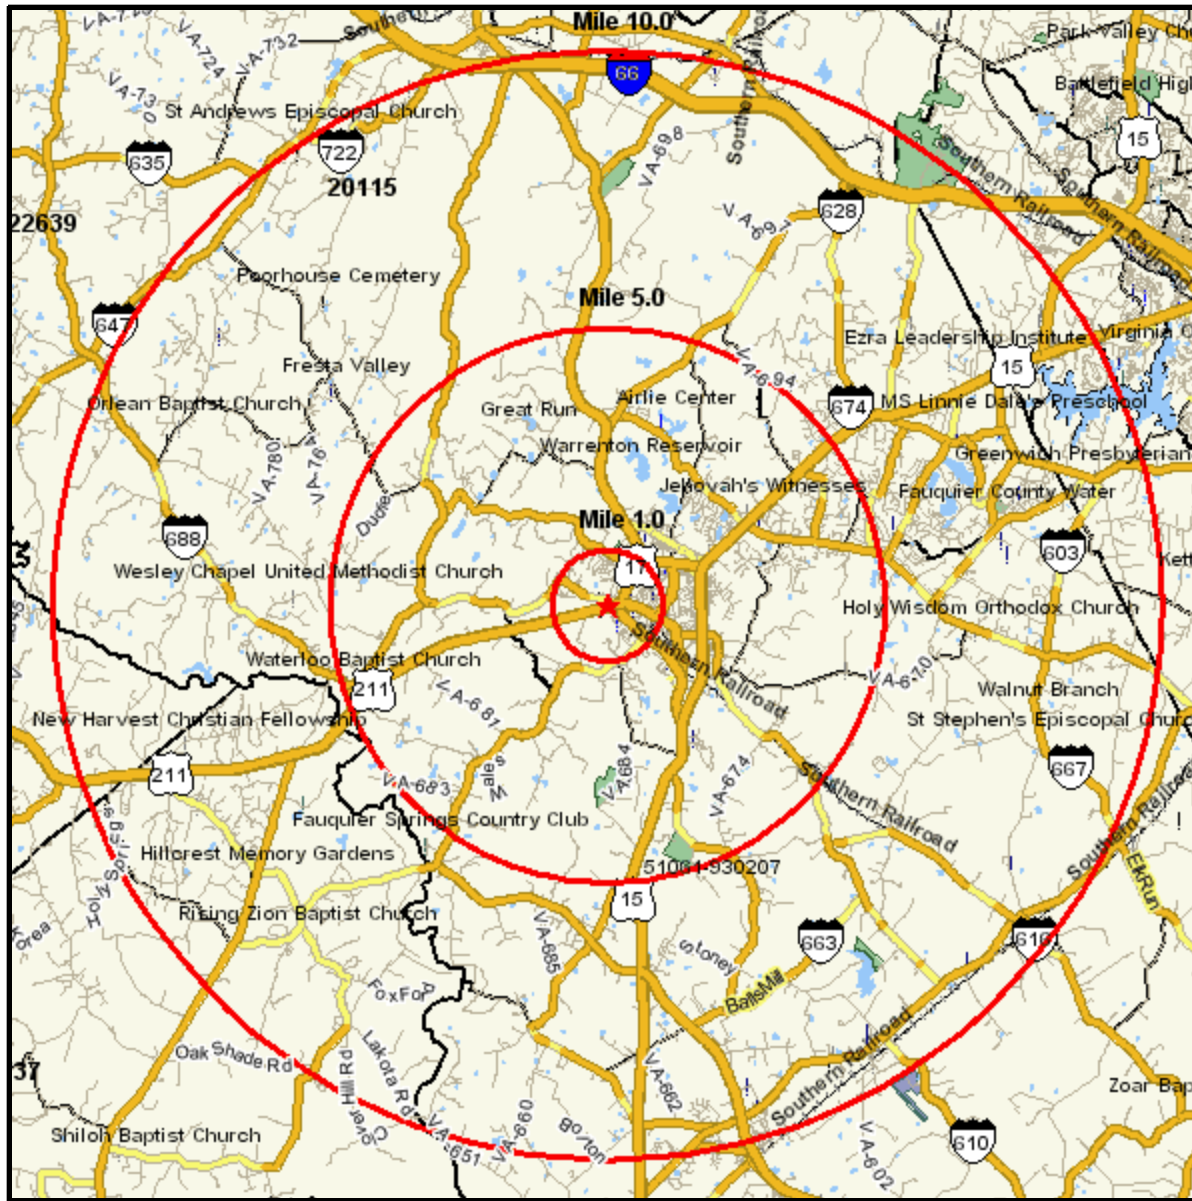

Area Map

613 FROST AVE
 WARRENTON, VA 20186-3021
 Coord: 38.716691, -77.812311
 Radius - See Appendix for Details

Area Map

Appendix: Area Listing

Area Name:

Type: Radius 1

Radius Definition:

613 FROST AVE	Center Point:	38.716691	-77.812311
WARRENTON, VA 20186-3021	Circle/Band:	0.00 -	1.00

Area Name:

Type: Radius 2

Radius Definition:

613 FROST AVE	Center Point:	38.716691	-77.812311
WARRENTON, VA 20186-3021	Circle/Band:	0.00 -	5.00

Area Name:

Type: Radius 3

Radius Definition:

613 FROST AVE	Center Point:	38.716691	-77.812311
WARRENTON, VA 20186-3021	Circle/Band:	0.00 -	10.00